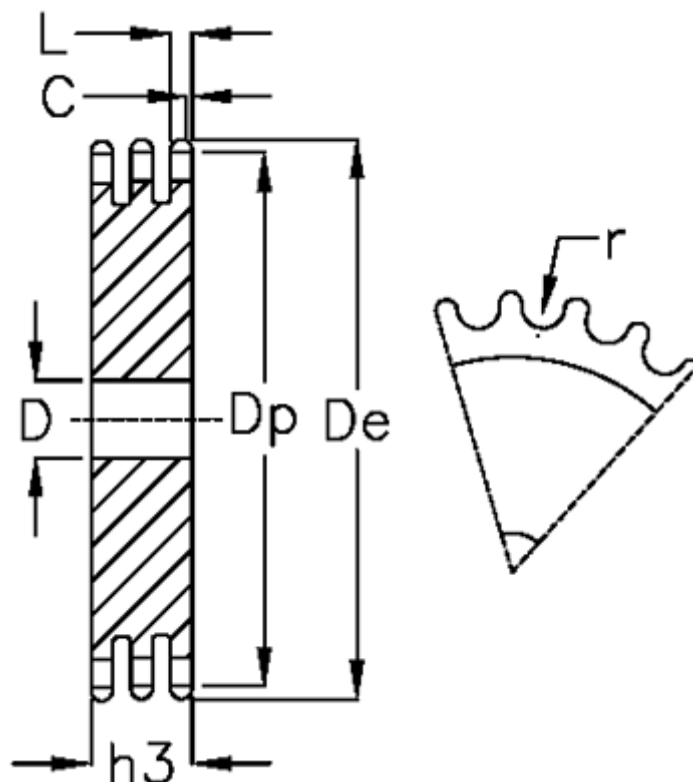

Article number: 616023003050

Description: Plate wheel 06 B-3 Z=50 triplex

## Measures

C	= 1
D	= 16
De	= 155.7
Dp	= 151.69
For chain size	= 3/8 x 7/32
For chain type	= 06 B-3
h3	= 25.6
L	= 5.2

Number of teeth	= 50
r	= 6.35